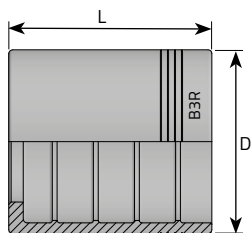

FERRULE FOR R3-R4

BOCCOLA PER TUBO R3/R4
 JUPE POUR R3/R4
 PRESSHÜLSE R3/R4
 CASQUILLO PARA R3/R4

No skive - Senza pelatura - Non-dénudable -
 Nichtschaelfassung - Sin pelar

IDENTIFICATION: PRINTED CODE OR SCRATCHES

Code	Tube		Thread	Dimensions		Pressure
	D.N.	Hose		Diam	D	
		Inch	mm	mm	mm	
B3R04	-4	1/4"	6.4	19	29	
B3R05	-5	5/16"	7.9	22	30	
B3R06	-6	3/8"	9.5	24	31	
B3R08	-8	1/2"	12.8	28.5	34	
B3R10	-10	5/8"	16	32	36	
B3R12	-12	3/4"	19	38	42	
B3R16	-16	1"	25.4	46	50	
B3R20	-20	1.1/4"	31.8	52	57	