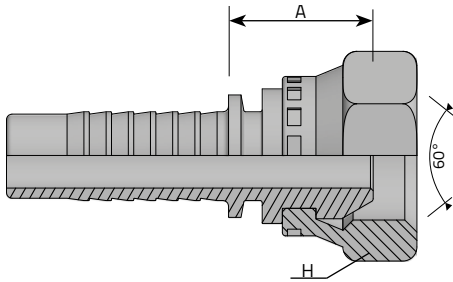

BSPP FEMALE - 60° CONE (2)

FEMMINA BSPP SV 60°
FEMELLE DROITE BSPP CÔNE 60°
DKR 60° KONUS (BSPP-GEWINDE)
HEMBRA GIRATORIA RECTA BSPP CONO 60°

Code	Tube		Diam mm	Thread		Dimensions		Pressure	
	D.N.	Hose		T	t/1"	H	A	Bar	Psi
	Inch	Inch		Inch		mm	mm		
FDG1012	-10	5/8"	16	3/4"	14	32	24	350	5076
FDG1208	-12	3/4"	19	1/2"	14	27	22.5	350	5076
FDG1210	-12	3/4"	19	5/8"	14	28	24	350	5076
FDG1212	-12	3/4"	19	3/4"	14	32	25	350	5076
FDG1216	-12	3/4"	19	1"	11	38	26	350	5076
FDG1612	-16	1"	25.4	3/4"	14	32	26	280	4061
FDG1616	-16	1"	25.4	1"	11	38	27	280	4061
FDG1620	-16	1"	25.4	1.1/4"	11	50	30	280	4061
FDG2020	-20	1.1/4"	31.8	1.1/4"	11	50	30	210	3046
FDG2024	-20	1.1/4"	31.8	1.1/2"	11	55	32	210	3046
FDG2424	-24	1.1/2"	38.1	1.1/2"	11	55	32	185	2683