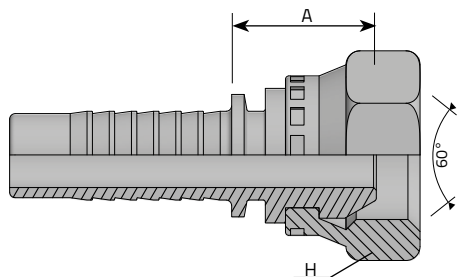

BSPP FEMALE - 60° CONE (1)

FEMMINA BSPP SV 60°
 FEMELLE DROITE BSPP CÔNE 60°
 DKR 60° KONUS (BSPP-GEWINDE)
 HEMBRA GIRATORIA RECTA BSPP CONO 60°

| Code | Tube | | | Thread | | Dimensions | | Pressure | |
|---------|------|-------|------|--------|------|------------|----|----------|------|
| | D.N. | Hose | Diam | T | t/1" | H | A | Bar | Psi |
| | | Inch | mm | Inch | | mm | mm | | |
| FDG0302 | -3 | 3/16" | 4.8 | 1/8" | 28 | 15 | 18 | 350 | 5076 |
| FDG0304 | -3 | 3/16" | 4.8 | 1/4" | 19 | 19 | 18 | 415 | 6019 |
| FDG0402 | -4 | 1/4" | 6.4 | 1/8" | 28 | 15 | 18 | 350 | 5076 |
| FDG0404 | -4 | 1/4" | 6.4 | 1/4" | 19 | 19 | 18 | 450 | 6526 |
| FDG0406 | -4 | 1/4" | 6.4 | 3/8" | 19 | 22 | 19 | 450 | 6526 |
| FDG0408 | -4 | 1/4" | 6.4 | 1/2" | 14 | 27 | 21 | 450 | 6526 |
| FDG0504 | -5 | 5/16" | 7.9 | 1/4" | 19 | 19 | 18 | 350 | 5076 |
| FDG0506 | -5 | 5/16" | 7.9 | 3/8" | 19 | 22 | 19 | 350 | 5076 |
| FDG0508 | -5 | 5/16" | 7.9 | 1/2" | 14 | 27 | 21 | 350 | 5076 |
| FDG0604 | -6 | 3/8" | 9.5 | 1/4" | 19 | 19 | 19 | 450 | 6526 |
| FDG0606 | -6 | 3/8" | 9.5 | 3/8" | 19 | 22 | 20 | 450 | 6526 |
| FDG0608 | -6 | 3/8" | 9.5 | 1/2" | 14 | 27 | 21 | 450 | 6526 |
| FDG0806 | -8 | 1/2" | 12.8 | 3/8" | 19 | 19 | 20 | 415 | 6019 |
| FDG0808 | -8 | 1/2" | 12.8 | 1/2" | 14 | 27 | 22 | 415 | 6019 |
| FDG0810 | -8 | 1/2" | 12.8 | 5/8" | 14 | 28 | 22 | 415 | 6019 |
| FDG0812 | -8 | 1/2" | 12.8 | 3/4" | 14 | 32 | 24 | 415 | 6019 |
| FDG1008 | -10 | 5/8" | 16 | 1/2" | 14 | 27 | 22 | 350 | 5076 |
| FDG1010 | -10 | 5/8" | 16 | 5/8" | 14 | 28 | 23 | 350 | 5076 |