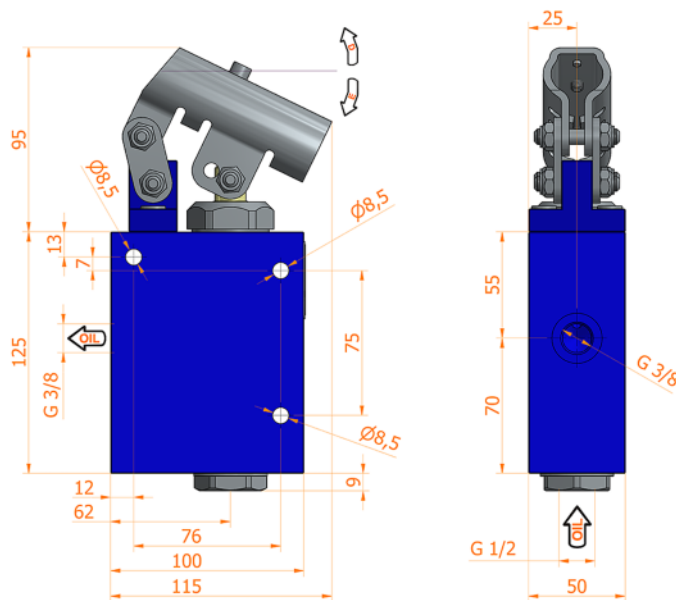

PMP 25 ep

without release hand knob
 double acting hand pump for a single acting cylinder
 for fixing to a wall

Specifications:

- Anticorodal aluminium body
- Niploy coated piston
- White zinc plated support lever
- Lever connection Ø 27
- White zinc plated external parts

DISPLACEMENT cm ³	A mm	B mm	C mm	D °	E °	ACTUAL DISPLACEMENT cm ³	PRESSURE BAR		MASS KG	CODE WITHOUT BELLOWS	CODE WITH BELLOWS
							OPTIMAL	MAX			
25	--	--	--	31	26	24,040	100	300	2,630	6075.0103	--