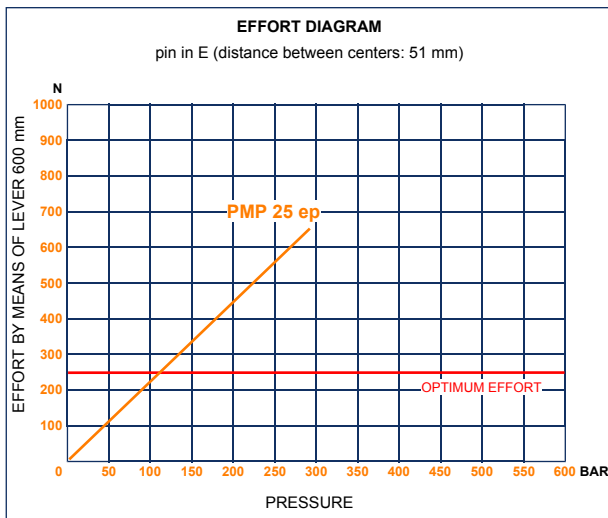

PMP 25 ep

without release hand knob
 double acting hand pump for a single acting cylinder
 for fixing to a wall

Specifications:

- Anticorodal aluminium body
- Niploy coated piston
- White zinc plated support lever
- Lever connection Ø 27
- White zinc plated external parts

DISPLACEMENT cm ³	A mm	B mm	C mm	D °	E °	ACTUAL DISPLACEMENT cm ³	PRESSURE BAR		MASS KG	CODE WITHOUT BELLOWS	CODE WITH BELLOWS
							OPTIMAL	MAX			
25	--	--	--	31	26	24,040	100	300	2,630	6075.0103	--