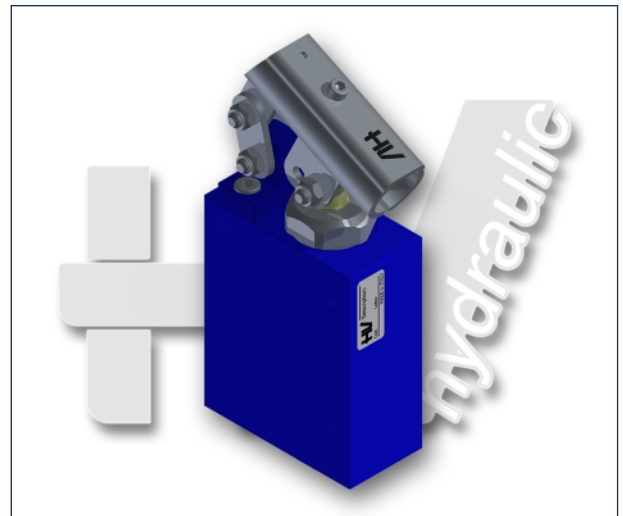

PMP 25 ep

without release hand knob
 double acting hand pump for a single acting cylinder
 for fixing to a wall

Specifications:

- Anticorodal aluminium body
- Niploy coated piston
- White zinc plated support lever
- Lever connection Ø 27
- White zinc plated external parts

DISPLACEMENT cm ³	A mm	B mm	C mm	D °	E °	ACTUAL DISPLACEMENT cm ³	PRESSURE BAR		MASS KG	CODE WITHOUT BELLOWS	CODE WITH BELLOWS
							OPTIMAL	MAX			
25	--	--	--	31	26	24,040	100	300	2,630	6075.0103	--