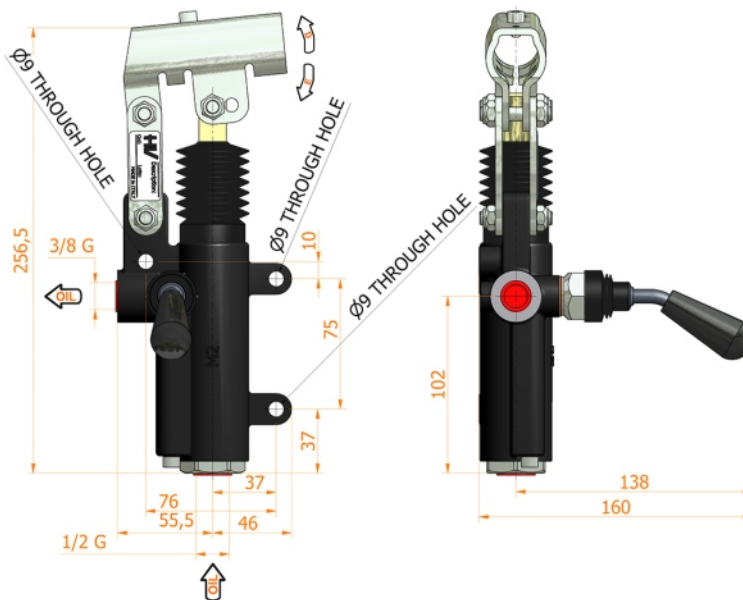

## PMP 20 m-s

with normally closed manipulator  
double acting hand pump for single acting cylinder  
for fixing to wall

### Specifications:

- Cast iron body
- Piston treated with Niploy
- White zinc plated support lever
- Lever connection  $\varnothing 27$
- White zinc plated external parts
- Standard colour black

DISPLACEMENT cm <sup>3</sup>	A mm	B mm	C mm	D °	E °	ACTUAL DISPLACEMENT cm <sup>3</sup>	PRESSURE BAR		MASS KG	CODE WITHOUT BELLOWS	CODE WITH BELLOWS
							OPTIMAL	MAX			
20	--	--	--	32	30	20,090	150	350	2,650	6074.0056	6074.0061