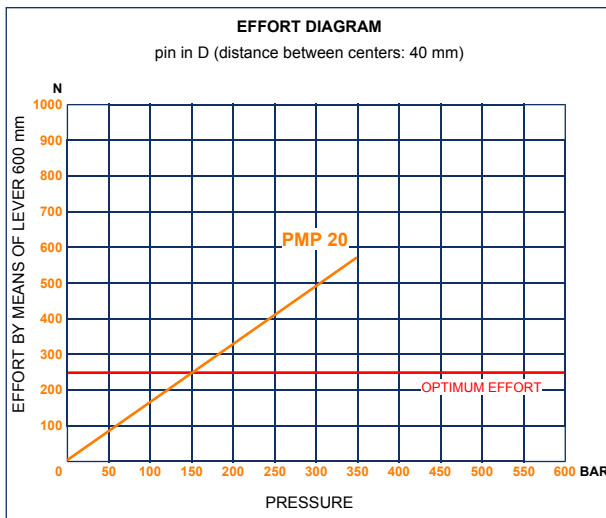

## PMP 20 m-s

with normally closed manipulator  
double acting hand pump for single acting cylinder  
for fixing to wall

### Specifications:

- Cast iron body
- Piston treated with Niploy
- White zinc plated support lever
- Lever connection  $\varnothing 27$
- White zinc plated external parts
- Standard colour black

DISPLACEMENT cm <sup>3</sup>	A mm	B mm	C mm	D °	E °	ACTUAL DISPLACEMENT cm <sup>3</sup>	PRESSURE BAR		MASS KG	CODE WITHOUT BELLOWS	CODE WITH BELLOWS
							OPTIMAL	MAX			
20	--	--	--	32	30	20,090	150	350	2,650	6074.0056	6074.0061