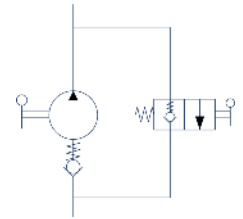

## PMP 20 m-s

with normally closed manipulator  
double acting hand pump for single acting cylinder  
for fixing to wall

### Specifications:

- Cast iron body
- Piston treated with Niploy
- White zinc plated support lever
- Lever connection  $\varnothing 27$
- White zinc plated external parts
- Standard colour black

DISPLACEMENT cm <sup>3</sup>	A mm	B mm	C mm	D °	E °	ACTUAL DISPLACEMENT cm <sup>3</sup>	PRESSURE BAR		MASS KG	CODE WITHOUT BELLOWS	CODE WITH BELLOWS
							OPTIMAL	MAX			
20	--	--	--	32	30	20,090	150	350	2,650	6074.0056	6074.0061