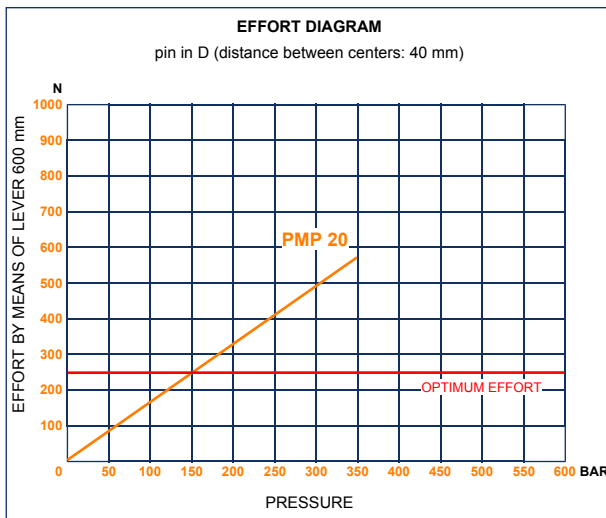

PMP 20 L-s

with release lever
double acting hand pump for single acting cylinder
for fixing to wall

Specifications:

- Cast iron body
- Piston treated with Niploy
- White zinc plated support lever
- Lever connection Ø 27
- White zinc plated external parts
- Standard colour black

DISPLACEMENT cm ³	A mm	B mm	C mm	D °	E °	ACTUAL DISPLACEMENT cm ³	PRESSURE BAR		MASS KG	CODE WITHOUT BELLOWS	CODE WITH BELLOWS
							OPTIMAL	MAX			
20	--	--	--	32	30	20,090	150	350	2,650	6074.0057	6074.0062