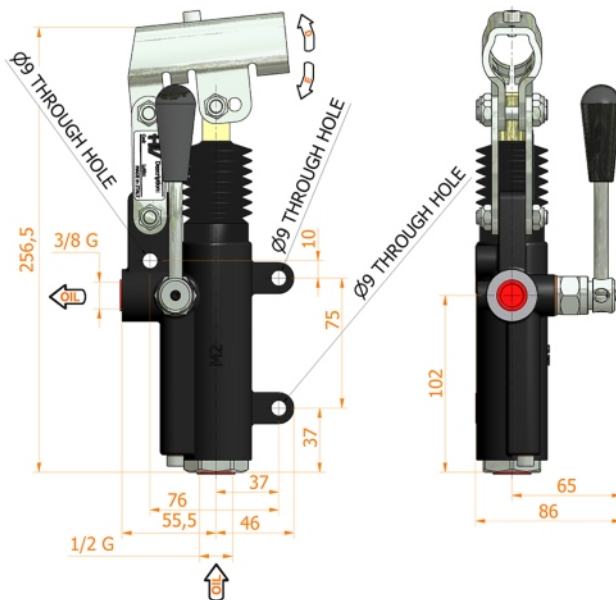

PMP 20 L-s

with release lever
double acting hand pump for single acting cylinder
for fixing to wall

Specifications:

- Cast iron body
- Piston treated with Niploy
- White zinc plated support lever
- Lever connection Ø 27
- White zinc plated external parts
- Standard colour black

DISPLACEMENT cm ³	A mm	B mm	C mm	D °	E °	ACTUAL DISPLACEMENT cm ³	PRESSURE BAR		MASS KG	CODE WITHOUT BELLOWS	CODE WITH BELLOWS
							OPTIMAL	MAX			
20	--	--	--	32	30	20,090	150	350	2,650	6074.0057	6074.0062