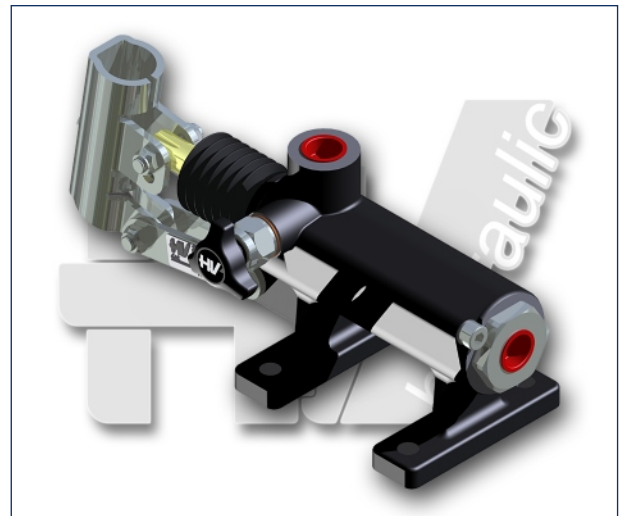

# PMO 70 s

with release hand knob  
double acting hand pump for single acting cylinder  
for fixing to wall

**Specifications:**

- Cast iron body
- Piston treated with Niploy
- White zinc plated support lever
- Lever connection Ø 27
- White zinc plated external parts
- Standard colour black

DISPLACEMENT cm <sup>3</sup>	A mm	B mm	C mm	D °	E °	ACTUAL DISPLACEMENT cm <sup>3</sup>	PRESSURE BAR		MASS KG	CODE WITHOUT BELLOWS	CODE WITH BELLOWS
							OPTIMAL	MAX			
70	--	--	--	45	40	70,233	50	200	5,100	6079.0005	6079.0032