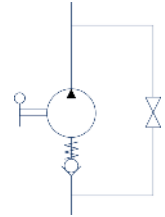

# PMO 70 s

with release hand knob  
double acting hand pump for single acting cylinder  
for fixing to wall

**Specifications:**

- Cast iron body
- Piston treated with Niploy
- White zinc plated support lever
- Lever connection Ø 27
- White zinc plated external parts
- Standard colour black

DISPLACEMENT cm <sup>3</sup>	A mm	B mm	C mm	D °	E °	ACTUAL DISPLACEMENT cm <sup>3</sup>	PRESSURE BAR		MASS KG	CODE WITHOUT BELLOWS	CODE WITH BELLOWS
							OPTIMAL	MAX			
70	--	--	--	45	40	70,233	50	200	5,100	6079.0005	6079.0032