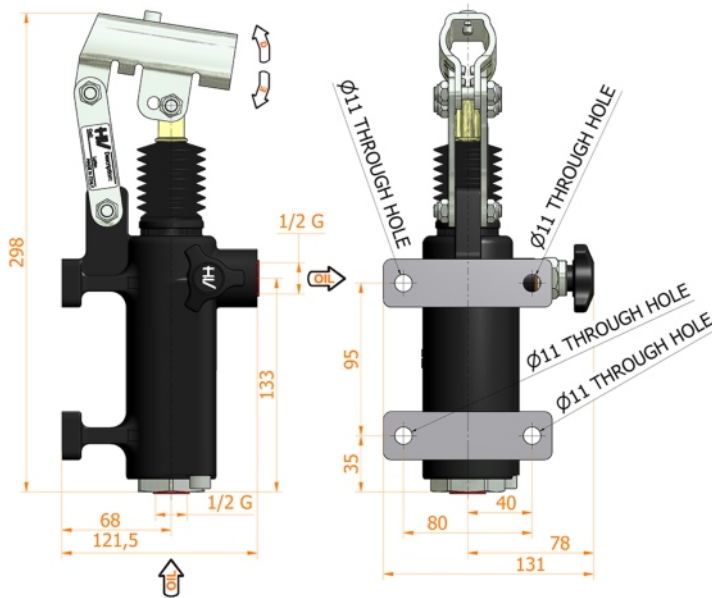

# PMO 70 s

with release hand knob  
double acting hand pump for single acting cylinder  
for fixing to wall

**Specifications:**

- Cast iron body
- Piston treated with Niploy
- White zinc plated support lever
- Lever connection Ø 27
- White zinc plated external parts
- Standard colour black

DISPLACEMENT cm <sup>3</sup>	A mm	B mm	C mm	D °	E °	ACTUAL DISPLACEMENT cm <sup>3</sup>	PRESSURE BAR		MASS KG	CODE WITHOUT BELLOWS	CODE WITH BELLOWS
							OPTIMAL	MAX			
70	--	--	--	45	40	70,233	50	200	5,100	6079.0005	6079.0032