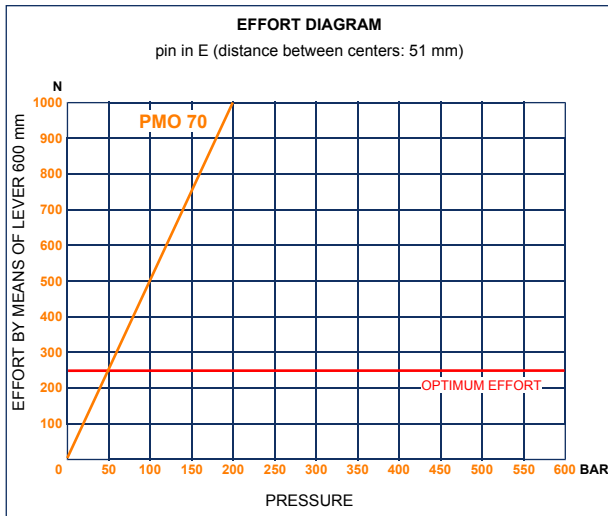

# PMO 70 s

with release hand knob  
double acting hand pump for single acting cylinder  
for fixing to wall

**Specifications:**

- Cast iron body
- Piston treated with Niploy
- White zinc plated support lever
- Lever connection Ø 27
- White zinc plated external parts
- Standard colour black

DISPLACEMENT cm <sup>3</sup>	A mm	B mm	C mm	D °	E °	ACTUAL DISPLACEMENT cm <sup>3</sup>	PRESSURE BAR		MASS KG	CODE WITHOUT BELLOWS	CODE WITH BELLOWS
							OPTIMAL	MAX			
70	--	--	--	45	40	70,233	50	200	5,100	6079.0005	6079.0032