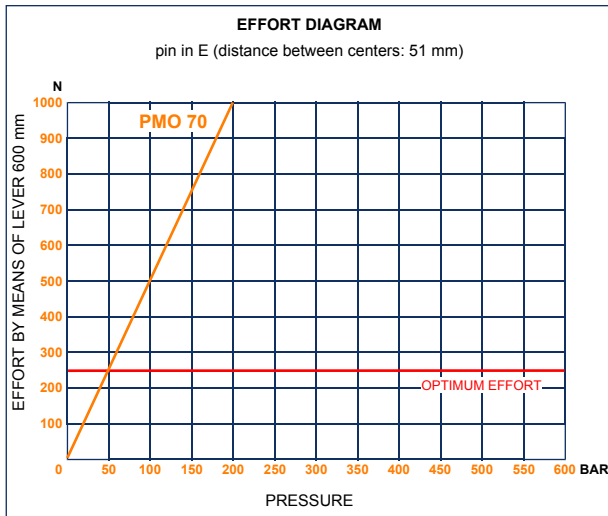

PMO 70 e-s

without release hand knob
 double acting hand pump for single acting cylinder
 for fixing to wall

Specifications:

- Cast iron body
- Piston treated with Niploy
- White zinc plated support lever
- Lever connection Ø 27
- White zinc plated external parts
- Standard colour black

DISPLACEMENT cm ³	A mm	B mm	C mm	D °	E °	ACTUAL DISPLACEMENT cm ³	PRESSURE BAR		MASS KG	CODE WITHOUT BELLOWS	CODE WITH BELLOWS
							OPTIMAL	MAX			
70	--	--	--	45	40	70,233	50	200	5,100	6079.0006	6079.0033