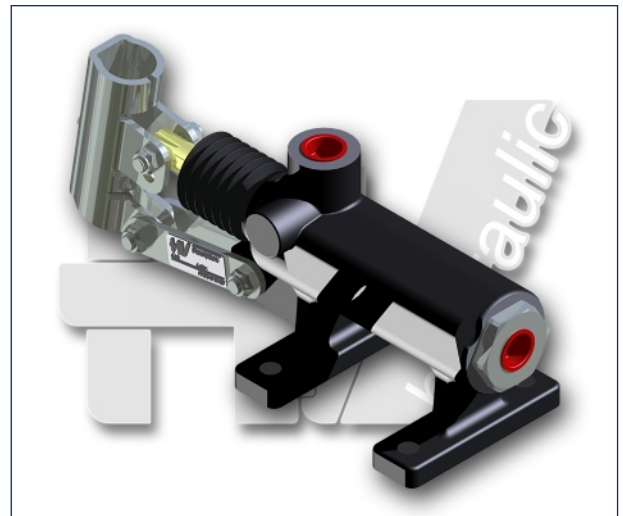

PMO 70 e-s

without release hand knob
 double acting hand pump for single acting cylinder
 for fixing to wall

Specifications:

- Cast iron body
- Piston treated with Niploy
- White zinc plated support lever
- Lever connection Ø 27
- White zinc plated external parts
- Standard colour black

DISPLACEMENT cm ³	A mm	B mm	C mm	D °	E °	ACTUAL DISPLACEMENT cm ³	PRESSURE BAR		MASS KG	CODE WITHOUT BELLOWS	CODE WITH BELLOWS
							OPTIMAL	MAX			
70	--	--	--	45	40	70,233	50	200	5,100	6079.0006	6079.0033