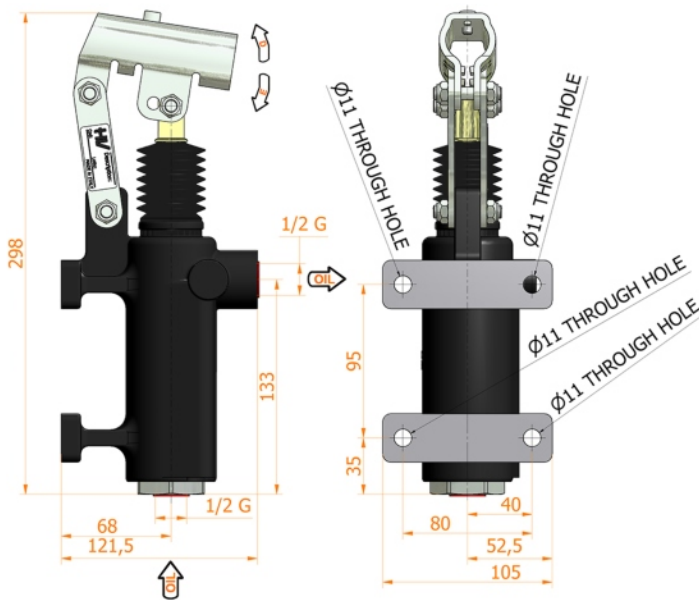

PMO 70 e-s

without release hand knob
 double acting hand pump for single acting cylinder
 for fixing to wall

Specifications:

- Cast iron body
- Piston treated with Niploy
- White zinc plated support lever
- Lever connection Ø 27
- White zinc plated external parts
- Standard colour black

DISPLACEMENT cm ³	A mm	B mm	C mm	D °	E °	ACTUAL DISPLACEMENT cm ³	PRESSURE BAR		MASS KG	CODE WITHOUT BELLOWS	CODE WITH BELLOWS
							OPTIMAL	MAX			
70	--	--	--	45	40	70,233	50	200	5,100	6079.0006	6079.0033