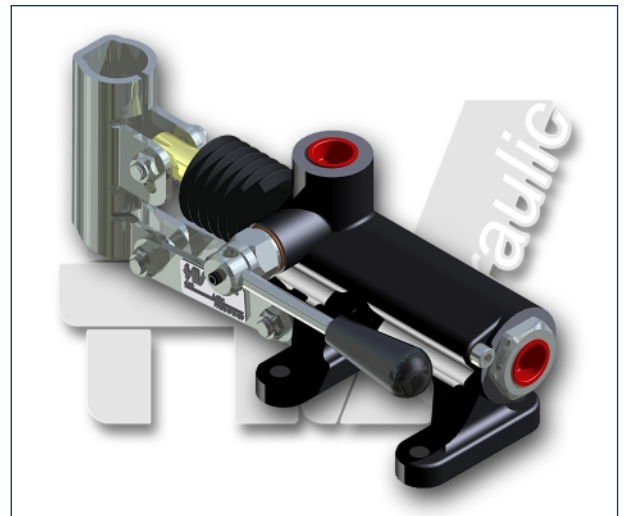

# PMO 50 L-s

with release lever  
double acting hand pump for single acting cylinder  
for fixing to wall

**Specifications:**

- Cast iron body
- Piston treated with Niploy
- White zinc plated support lever
- Lever connection Ø 27
- White zinc plated external parts
- Standard colour black

DISPLACEMENT cm <sup>3</sup>	A mm	B mm	C mm	D °	E °	ACTUAL DISPLACEMENT cm <sup>3</sup>	PRESSURE BAR		MASS KG	CODE WITHOUT BELLOWS	CODE WITH BELLOWS
							OPTIMAL	MAX			
50	--	--	--	38	37	43,825	80	280	3,400	6077.0008	6077.0035