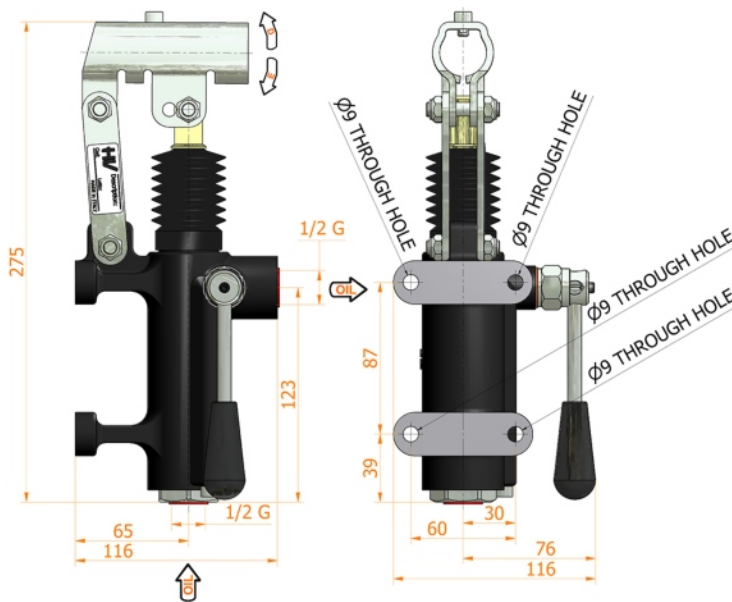

# PMO 50 L-s

with release lever  
double acting hand pump for single acting cylinder  
for fixing to wall

**Specifications:**

- Cast iron body
- Piston treated with Niploy
- White zinc plated support lever
- Lever connection Ø 27
- White zinc plated external parts
- Standard colour black

DISPLACEMENT cm <sup>3</sup>	A mm	B mm	C mm	D °	E °	ACTUAL DISPLACEMENT cm <sup>3</sup>	PRESSURE BAR		MASS KG	CODE WITHOUT BELLOWS	CODE WITH BELLOWS
							OPTIMAL	MAX			
50	--	--	--	38	37	43,825	80	280	3,400	6077.0008	6077.0035