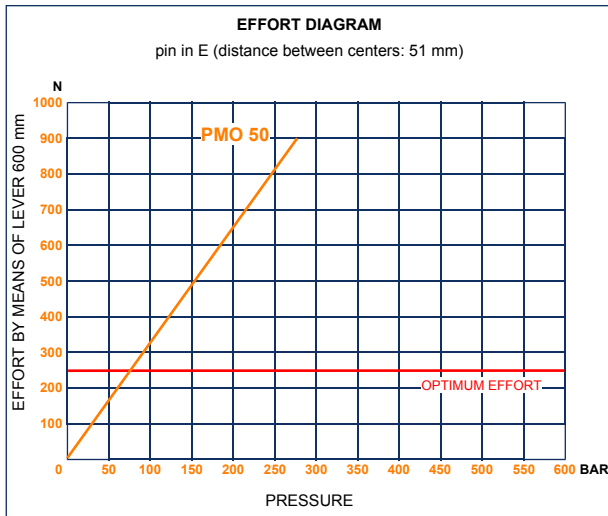

# PMO 50 L-s

with release lever  
double acting hand pump for single acting cylinder  
for fixing to wall

**Specifications:**

- Cast iron body
- Piston treated with Niploy
- White zinc plated support lever
- Lever connection Ø 27
- White zinc plated external parts
- Standard colour black

DISPLACEMENT cm <sup>3</sup>	A mm	B mm	C mm	D °	E °	ACTUAL DISPLACEMENT cm <sup>3</sup>	PRESSURE BAR		MASS KG	CODE WITHOUT BELLOWS	CODE WITH BELLOWS
							OPTIMAL	MAX			
50	--	--	--	38	37	43,825	80	280	3,400	6077.0008	6077.0035