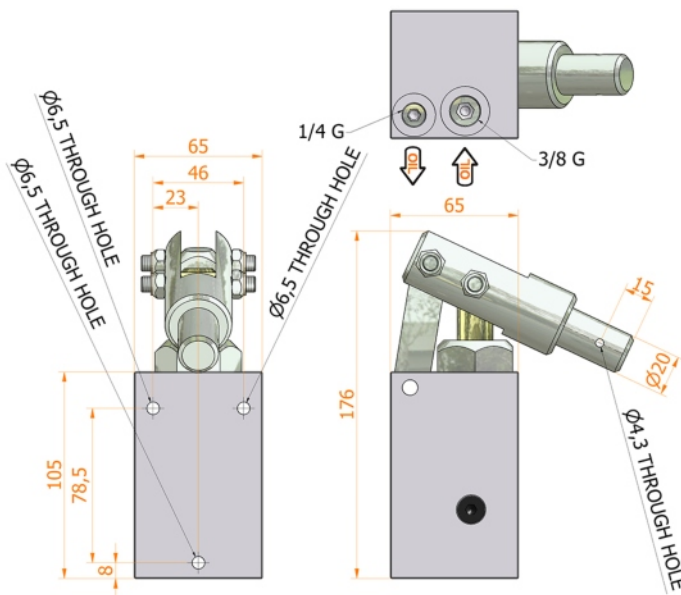

PMP 12 e

without release hand knob
double acting hand pump for a single acting cylinder
for fixing to a wall

Specifications:

- Aluminium body
- Piston treated with Niploy
- White zinc plated support lever
- Lever connection Ø 20
- White zinc plated external parts

DISPLACEMENT cm ³	A mm	B mm	C mm	D °	E °	ACTUAL DISPLACEMENT cm ³	PRESSURE BAR		MASS KG	CODE WITHOUT BELLOWS	CODE WITH BELLOWS
							OPTIMAL	MAX			
12	--	--	--	--	--	12,265	100	300	2,110	6076.0000	--