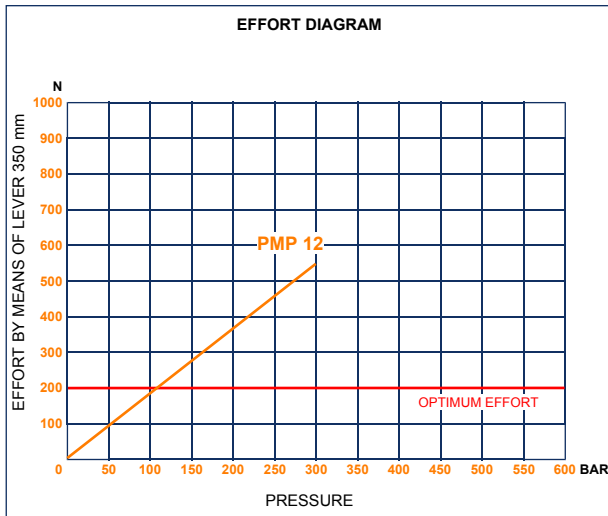

PMP 12 e

without release hand knob
double acting hand pump for a single acting cylinder
for fixing to a wall

Specifications:

- Aluminium body
- Piston treated with Niploy
- White zinc plated support lever
- Lever connection Ø 20
- White zinc plated external parts

DISPLACEMENT cm ³	A mm	B mm	C mm	D °	E °	ACTUAL DISPLACEMENT cm ³	PRESSURE BAR		MASS KG	CODE WITHOUT BELLOWS	CODE WITH BELLOWS
							OPTIMAL	MAX			
12	--	--	--	--	--	12,265	100	300	2,110	6076.0000	--