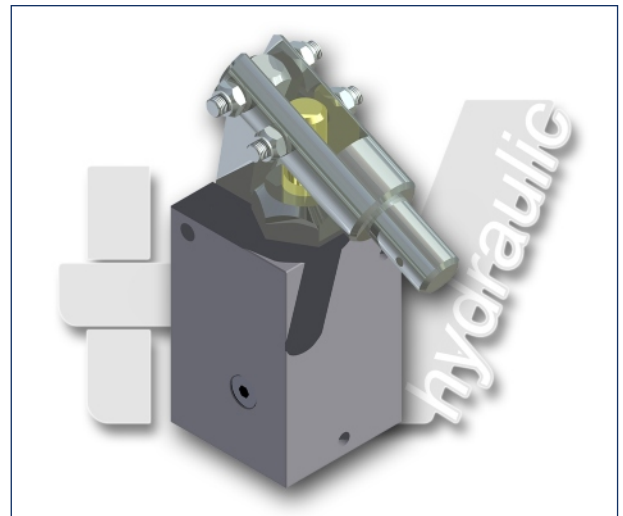

PMP 12 e

without release hand knob
double acting hand pump for a single acting cylinder
for fixing to a wall

Specifications:

- Aluminium body
- Piston treated with Niploy
- White zinc plated support lever
- Lever connection Ø 20
- White zinc plated external parts

DISPLACEMENT cm ³	A mm	B mm	C mm	D °	E °	ACTUAL DISPLACEMENT cm ³	PRESSURE BAR		MASS KG	CODE WITHOUT BELLOWS	CODE WITH BELLOWS
							OPTIMAL	MAX			
12	--	--	--	--	--	12,265	100	300	2,110	6076.0000	--