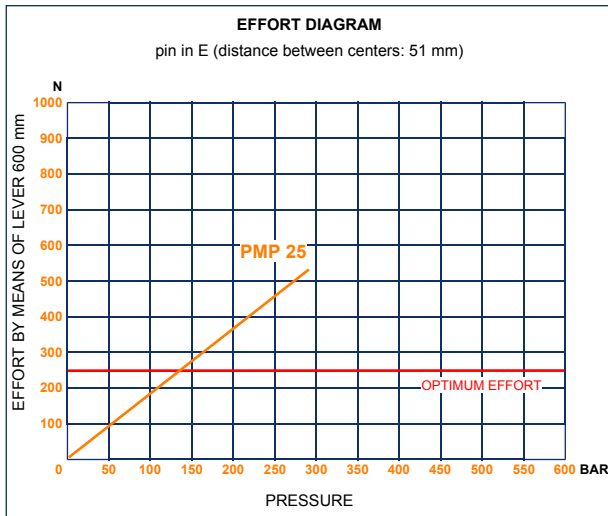

PMP 25 e

without release hand knob
 double acting hand pump for a single acting cylinder
 for fixing to a wall

- Specifications:**
- Anticorodal aluminium body
 - Piston treated with Niploy 30 micron for high resistance in salt spray conditions.
 - Stainless steel support lever
 - Lever connection Ø 27
 - White zinc plated external parts

DISPLACEMENT cm ³	A mm	B mm	C mm	D °	E °	ACTUAL DISPLACEMENT cm ³	PRESSURE BAR		MASS KG	CODE WITHOUT BELLOWS	CODE WITH BELLOWS
							OPTIMAL	MAX			
25	270	136	--	26	29	24,285	120	280	3	6075.0101	--