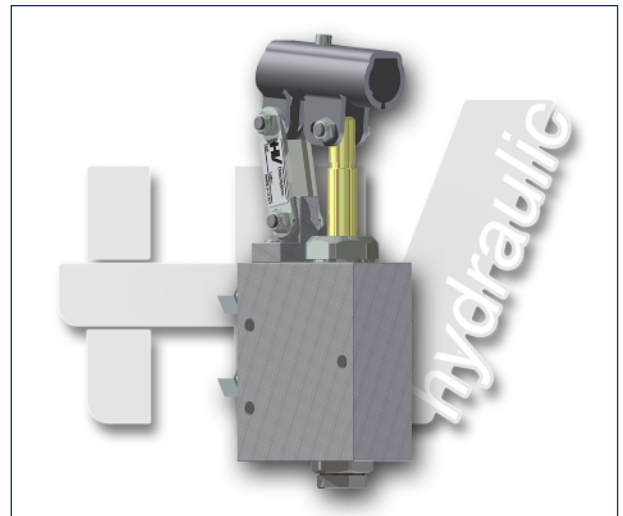

PMP 25 e

without release hand knob
 double acting hand pump for a single acting cylinder
 for fixing to a wall

- Specifications:**
- Anticorodal aluminium body
 - Piston treated with Niploy 30 micron for high resistance in salt spray conditions.
 - Stainless steel support lever
 - Lever connection Ø 27
 - White zinc plated external parts

DISPLACEMENT cm ³	A mm	B mm	C mm	D °	E °	ACTUAL DISPLACEMENT cm ³	PRESSURE BAR		MASS KG	CODE WITHOUT BELLOWS	CODE WITH BELLOWS
							OPTIMAL	MAX			
25	270	136	--	26	29	24,285	120	280	3	6075.0101	--