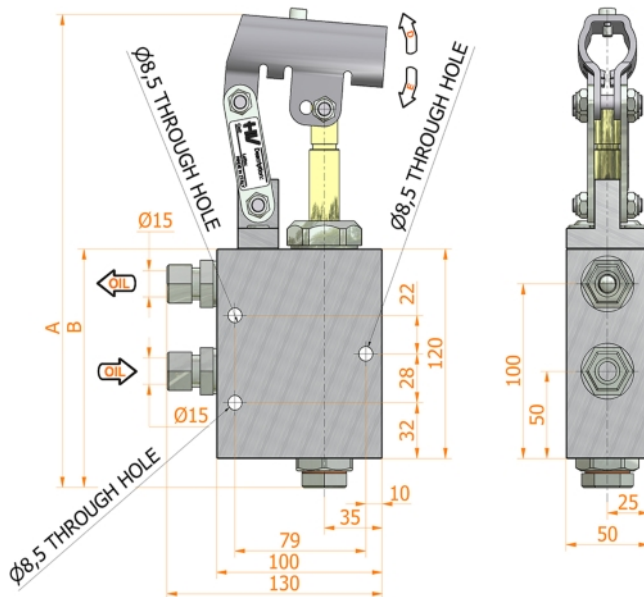

PMP 25 e

without release hand knob
 double acting hand pump for a single acting cylinder
 for fixing to a wall

- Specifications:**
- Anticorodal aluminium body
 - Piston treated with Niploy 30 micron for high resistance in salt spray conditions.
 - Stainless steel support lever
 - Lever connection Ø 27
 - White zinc plated external parts

DISPLACEMENT cm ³	A mm	B mm	C mm	D °	E °	ACTUAL DISPLACEMENT cm ³	PRESSURE BAR		MASS KG	CODE WITHOUT BELLOWS	CODE WITH BELLOWS
							OPTIMAL	MAX			
25	270	136	--	26	29	24,285	120	280	3	6075.0101	--